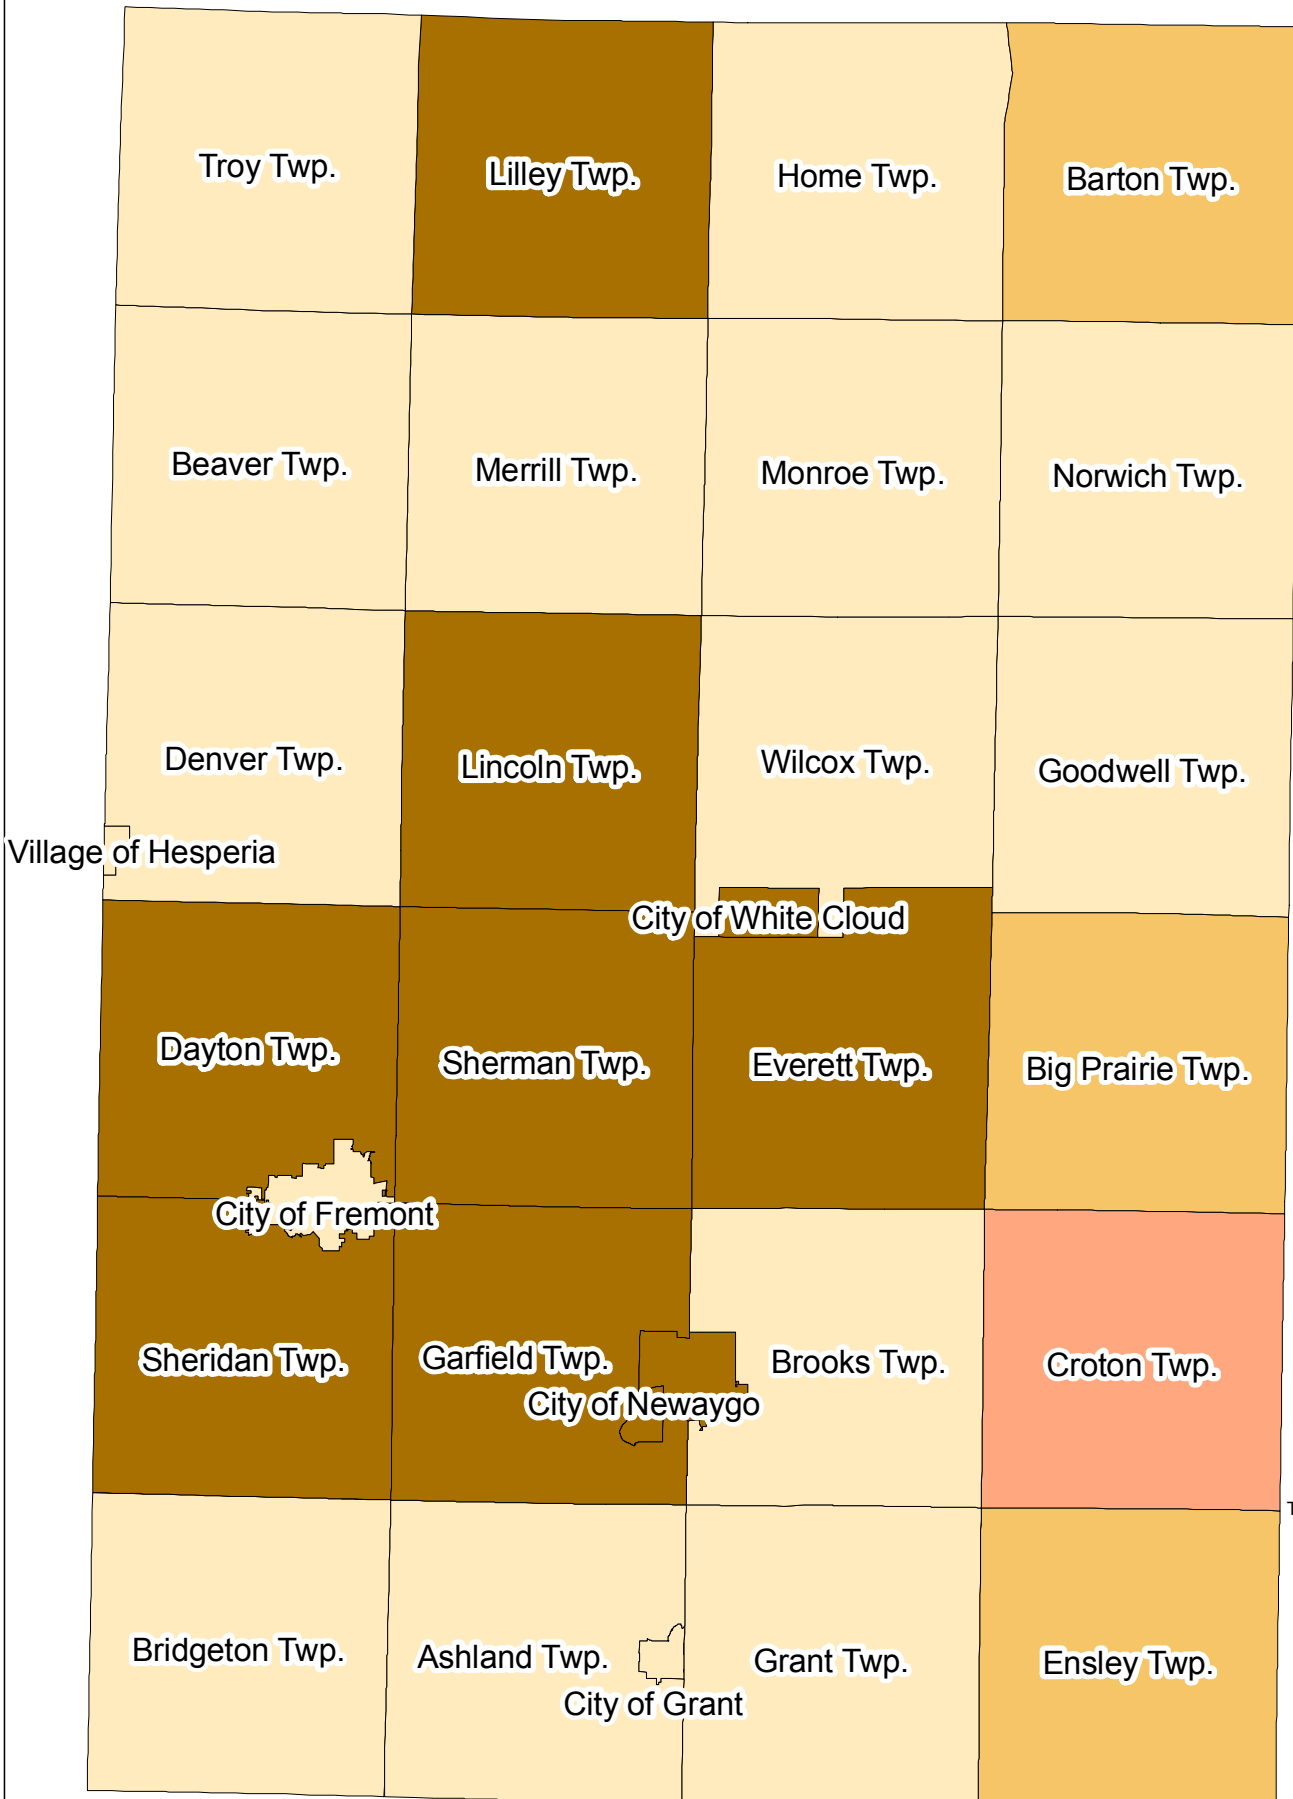

Newaygo County Inspection Services by Jurisdiction

Village of Hesperia

This map is copyright protected and may not be utilized or reproduced without Newaygo County's Permission. No warranty is offered as to the accuracy of this data. Map was created on 7/15/2011 by Newaygo County GIS. Map is projected using State Plane Coordinates NAD 1983 Michigan South Zone, International Feet. © 2011 Newaygo County, Michigan. All rights reserved.